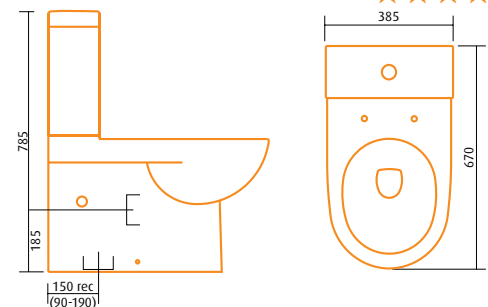

 **seima**

bathroom kitchen laundry

2011

mero

vitreous china toilet suites

- quality ceramic pans and cisterns
- solid construction lids
- flexible plumbing installation

STO-01S mero select
630D x 400W x 780H mm | solid construction soft closing lid
S-trap 150mm set-out | close coupled
4.5/3 litre water saving flush **WELS 4 star rating** ★★★★★

STO-04S mero square
695D x 405W x 790H mm | solid construction lid
S-trap 157mm set-out | close coupled
6/3 litre water saving flush **WELS 3 star rating** ★★★

✓ sits flat against wall

✓ stainless steel hinges easy to remove lid

✓ soft close lid

STO-10W mero **round** wall faced premium toilet suite
 670D x 385W x 785H mm
 solid construction soft closing lid | stainless steel hinges with press-button removable lid
 available in S or P trap | left or right bottom entry or optional concealed back-entry plumbing
 4.5/3 litre water saving flush **WELS 4 star rating** ★★★★★

STO-10W-S mero **square** wall faced premium toilet suite
 670D x 385W x 785H mm
 solid construction soft closing lid | stainless steel hinges with press-button removable lid
 available in S or P trap | left or right bottom entry or optional concealed back-entry plumbing
 4.5/3 litre water saving flush **WELS 4 star rating** ★★★★★