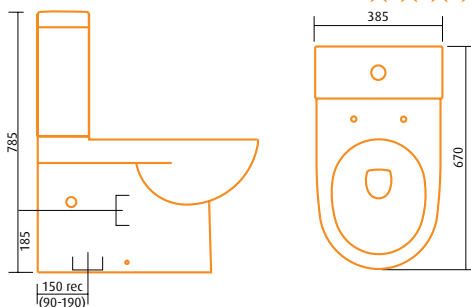

 **seima**

bathroom kitchen laundry

2011

mero

vitreous china toilet suites

- quality ceramic pans and cisterns
- solid construction lids
- flexible plumbing installation

STO-01S mero select
630D x 400W x 780H mm | solid construction soft closing lid
S-trap 150mm set-out | close coupled
4.5/3 litre water saving flush **WELS 4 star rating** ★★★★★

STO-04S mero square
695D x 405W x 790H mm | solid construction lid
S-trap 157mm set-out | close coupled
6/3 litre water saving flush **WELS 3 star rating** ★★★

✓ sits flat against wall

✓ stainless steel hinges easy to remove lid

✓ soft close lid

STO-10W mero **round** wall faced premium toilet suite
 670D x 385W x 785H mm
 solid construction soft closing lid | stainless steel hinges with press-button removable lid
 available in S or P trap | left or right bottom entry or optional concealed back-entry plumbing
 4.5/3 litre water saving flush **WELS 4 star rating** ★★★★★

STO-10W-S mero **square** wall faced premium toilet suite
 670D x 385W x 785H mm
 solid construction soft closing lid | stainless steel hinges with press-button removable lid
 available in S or P trap | left or right bottom entry or optional concealed back-entry plumbing
 4.5/3 litre water saving flush **WELS 4 star rating** ★★★★★