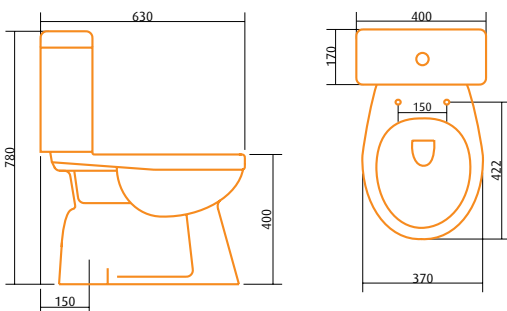

 **seima**

bathroom kitchen laundry

2011

mero

vitreous china toilet suites

- quality ceramic pans and cisterns
- solid construction lids
- flexible plumbing installation

STO-01S mero select
630D x 400W x 780H mm | solid construction soft closing lid
S-trap 150mm set-out | close coupled
4.5/3 litre water saving flush **WELS 4 star rating** ★★★★★

STO-04S mero square
695D x 405W x 790H mm | solid construction lid
S-trap 157mm set-out | close coupled
6/3 litre water saving flush **WELS 3 star rating** ★★★

✓ sits flat against wall

✓ stainless steel hinges easy to remove lid

✓ soft close lid

STO-10W mero **round** wall faced premium toilet suite
 670D x 385W x 785H mm
 solid construction soft closing lid | stainless steel hinges with press-button removable lid
 available in S or P trap | left or right bottom entry or optional concealed back-entry plumbing
 4.5/3 litre water saving flush **WELS 4 star rating** ★★★★★

STO-10W-S mero **square** wall faced premium toilet suite
 670D x 385W x 785H mm
 solid construction soft closing lid | stainless steel hinges with press-button removable lid
 available in S or P trap | left or right bottom entry or optional concealed back-entry plumbing
 4.5/3 litre water saving flush **WELS 4 star rating** ★★★★★