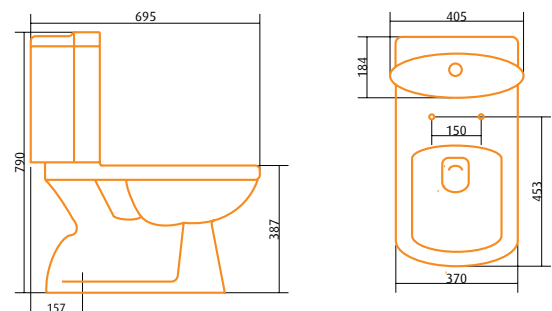

 **seima**

bathroom kitchen laundry

2011

mero

vitreous china toilet suites

- quality ceramic pans and cisterns
- solid construction lids
- flexible plumbing installation

STO-01S mero select
630D x 400W x 780H mm | solid construction soft closing lid
S-trap 150mm set-out | close coupled
4.5/3 litre water saving flush **WELS 4 star rating** ★★★★★

STO-04S mero square
695D x 405W x 790H mm | solid construction lid
S-trap 157mm set-out | close coupled
6/3 litre water saving flush **WELS 3 star rating** ★★★

✓ sits flat against wall

✓ stainless steel hinges easy to remove lid

✓ soft close lid

STO-10W mero **round** wall faced premium toilet suite
 670D x 385W x 785H mm
 solid construction soft closing lid | stainless steel hinges with press-button removable lid
 available in S or P trap | left or right bottom entry or optional concealed back-entry plumbing
 4.5/3 litre water saving flush **WELS 4 star rating** ★★★★★

STO-10W-S mero **square** wall faced premium toilet suite
 670D x 385W x 785H mm
 solid construction soft closing lid | stainless steel hinges with press-button removable lid
 available in S or P trap | left or right bottom entry or optional concealed back-entry plumbing
 4.5/3 litre water saving flush **WELS 4 star rating** ★★★★★