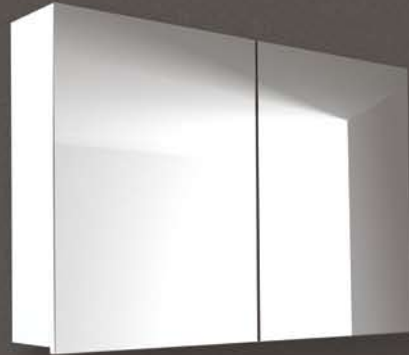

mirrors

premium **white high gloss** mirror cabinets

- quality FEP mirror profile
- painted white high gloss non-porous surfaces
- soft closing hinges
- choice of shelves
- concealed mounting brackets

900

10 mm toughened glass shelves

or

white painted high gloss shelves

soft closing hinges

1200 mm

1200W x 165D x 600H mm
SSU-1200 painted white gloss shelves
SSU-1200G 10 mm toughened glass shelves

900 mm

900W x 165D x 600H mm
SSU-900 painted white gloss shelves
SSU-900G 10 mm toughened glass shelves

750 mm

750W x 165D x 600H mm
SSU-750 painted white gloss shelves
SSU-750G 10 mm toughened glass shelves

600 mm

600W x 165D x 600H mm
SSU-600 painted white gloss shelves
SSU-600G 10 mm toughened glass shelves

300 mm

300W x 165D x 600H mm
SSU-300 painted white gloss shelves
SSU-300G 10 mm toughened glass shelves

concealed mounting brackets on back of cabinet for easy installation

sleek glossy non-porous surfaces inside and out