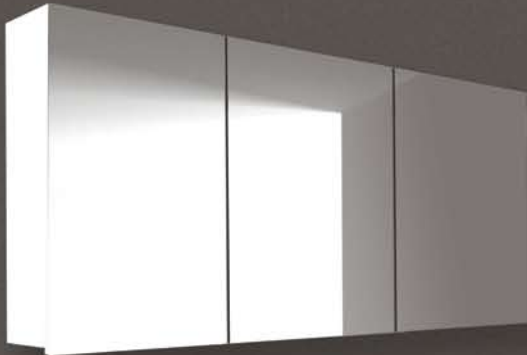

 seima

bathroom kitchen laundry

2011

mirrors

premium **white high gloss** mirror cabinets

- quality FEP mirror profile
- painted white high gloss non-porous surfaces
- soft closing hinges
- choice of shelves
- concealed mounting brackets

300

1200 mm

1200W x 165D x 600H mm
 SSU-1200 painted white gloss shelves
 SSU-1200G 10 mm toughened glass shelves

900 mm

900W x 165D x 600H mm
 SSU-900 painted white gloss shelves
 SSU-900G 10 mm toughened glass shelves

750 mm

750W x 165D x 600H mm
 SSU-750 painted white gloss shelves
 SSU-750G 10 mm toughened glass shelves

600 mm

600W x 165D x 600H mm
 SSU-600 painted white gloss shelves
 SSU-600G 10 mm toughened glass shelves

300 mm

300W x 165D x 600H mm
 SSU-300 painted white gloss shelves
 SSU-300G 10 mm toughened glass shelves

concealed mounting brackets on back of cabinet for easy installation

sleek glossy non-porous surfaces inside and out