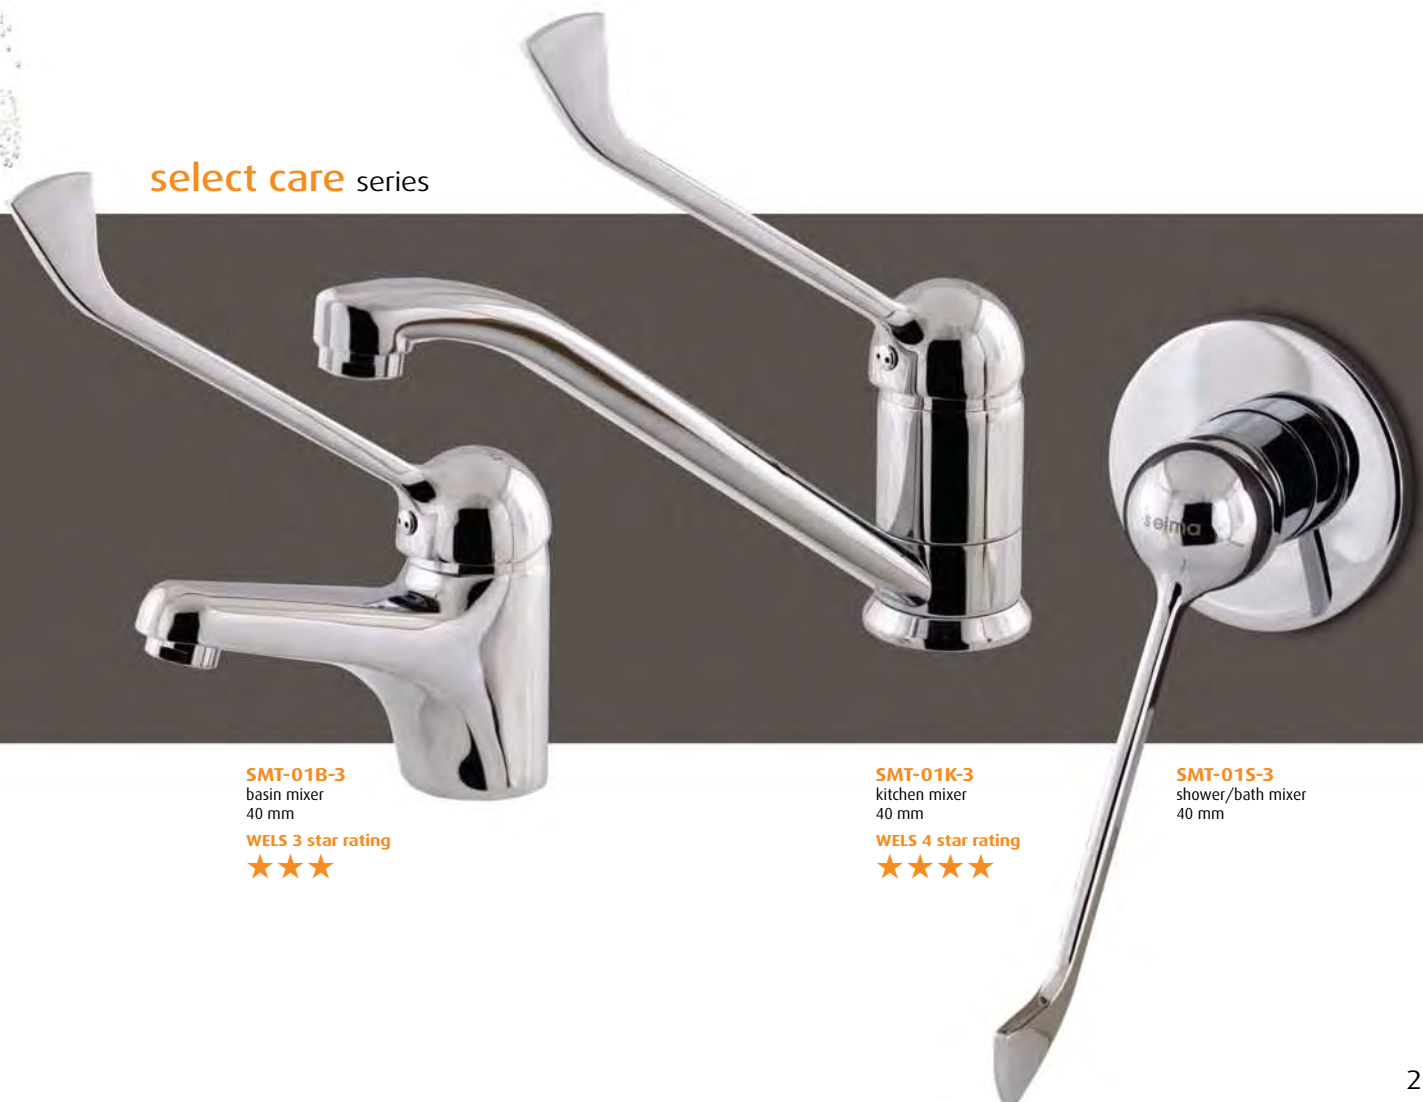

select loop series

SMT-01B-2
basin mixer
40 mm

WELS 3 star rating
★★★

SMT-01K-2
kitchen mixer
40 mm

WELS 4 star rating
★★★★

SMT-01S-2
shower/bath mixer
40 mm

select care series

SMT-01B-3
basin mixer
40 mm

WELS 3 star rating
★★★

SMT-01K-3
kitchen mixer
40 mm

WELS 4 star rating
★★★★

SMT-01S-3
shower/bath mixer
40 mm

vrisi tapware

planar series

SMT-04S-6
shower/bath mixer
35 mm

SMT-04B-6
basin mixer
35 mm
WELS 4 star rating
★★★★★

SMT-04K-6
kitchen mixer
35 mm
WELS 5 star rating
★★★★★

square pin series

SMT-04S-5
shower/bath mixer
35 mm

SMT-04B-5
basin mixer
35 mm
WELS 4 star rating
★★★★★

SMT-04K-5
kitchen mixer
35 mm
WELS 5 star rating
★★★★★

round pin series

SMT-02S
shower/bath mixer
40 mm

SMT-06B
basin mixer
35 mm
WELS 4 star rating
★★★★

SMT-02B
basin mixer
40 mm
WELS 4 star rating
★★★★

SMT-05T
basin tower mixer
35 mm
WELS 4 star rating
★★★★