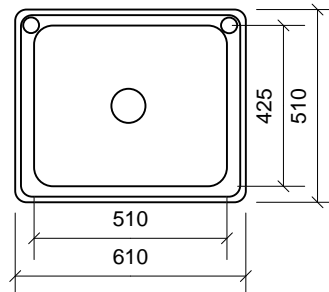

SKS-002 – 180mm deep

SKS-001 – 180mm & 160mm deep

SKS-010 – 170mm deep

SKS-009 – 170mm deep

SKS-004 – 180mm deep

SKS-008 – 180mm deep

SKS-005 – 180mm deep

SKS-012 – 180mm deep

SKS-003 – 170mm deep

SKS-006 – 220mm deep

SKS-007 – 240mm deep

	Acero above-mount stainless steel sinks			
	© copyright 2007 js	SIZE A4	FSCM NO	DWG NO DS-Acero-Above
SCALE 1:20	SHEET		1 OF 1	