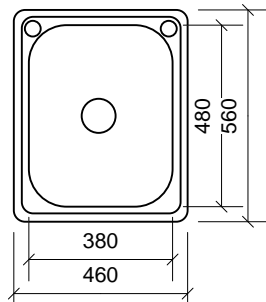

SKS-002 – 180mm deep

SKS-001 – 180mm & 160mm deep

SKS-010 – 170mm deep

SKS-009 – 170mm deep

SKS-004 – 180mm deep

SKS-008 – 180mm deep

SKS-005 – 180mm deep

SKS-012 – 180mm deep

SKS-003 – 170mm deep

SKS-006 – 220mm deep

SKS-007 – 240mm deep

	Acero above-mount stainless steel sinks			
	© copyright 2007 js	SIZE A4	FSCM NO	DWG NO DS-Acero-Above
SCALE 1:20	SHEET		1 OF 1	