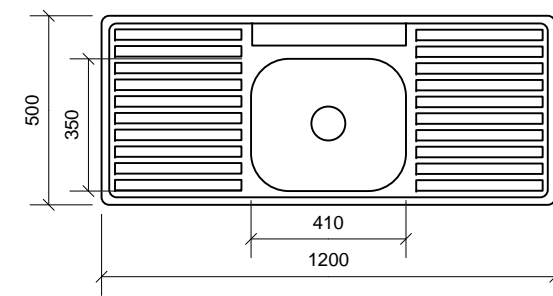

SKS-002 – 180mm deep

SKS-001 – 180mm & 160mm deep

SKS-010 – 170mm deep

SKS-009 – 170mm deep

SKS-004 – 180mm deep

SKS-008 – 180mm deep

SKS-005 – 180mm deep

SKS-012 – 180mm deep

SKS-003 – 170mm deep

SKS-006 – 220mm deep

SKS-007 – 240mm deep

	Acero above-mount stainless steel sinks			
	© copyright 2007 js	SIZE A4	FSCM NO	DWG NO DS-Acero-Above
SCALE 1:20	SHEET		1 OF 1	