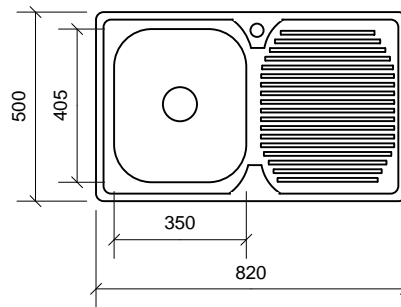

SKS-002 – 180mm deep

SKS-001 – 180mm & 160mm deep

SKS-010 – 170mm deep

SKS-009 – 170mm deep

SKS-004 – 180mm deep

SKS-008 – 180mm deep

SKS-005 – 180mm deep

SKS-012 – 180mm deep

SKS-003 – 170mm deep

SKS-006 – 220mm deep

SKS-007 – 240mm deep

	Acero above-mount stainless steel sinks			
	© copyright 2007 js	SIZE A4	FSCM NO	DWG NO DS-Acero-Above
SCALE 1:20	SHEET		1 OF 1	