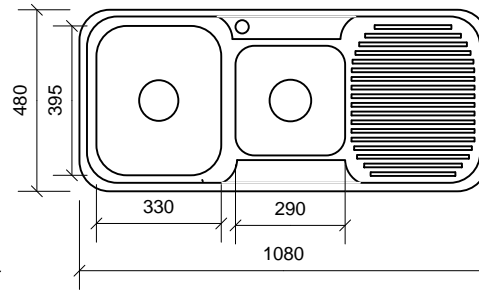

SKS-002 – 180mm deep

SKS-001 – 180mm & 160mm deep

SKS-010 – 170mm deep

SKS-009 – 170mm deep

SKS-004 – 180mm deep

SKS-008 – 180mm deep

SKS-005 – 180mm deep

SKS-012 – 180mm deep

SKS-003 – 170mm deep

SKS-006 – 220mm deep

SKS-007 – 240mm deep

	Acero above-mount stainless steel sinks			
	© copyright 2007 js	SIZE A4	FSCM NO	DWG NO DS-Acero-Above
SCALE 1:20	SHEET		1 OF 1	