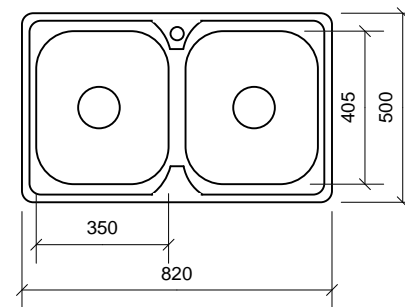

SKS-002 – 180mm deep

SKS-001 – 180mm & 160mm deep

SKS-010 – 170mm deep

SKS-009 – 170mm deep

SKS-004 – 180mm deep

SKS-008 – 180mm deep

SKS-005 – 180mm deep

SKS-012 – 180mm deep

SKS-003 – 170mm deep

SKS-006 – 220mm deep

SKS-007 – 240mm deep

	Acero above-mount stainless steel sinks			
	© copyright 2007 js	SIZE A4	FSCM NO	DWG NO DS-Acero-Above
SCALE 1:20	SHEET		1 OF 1	