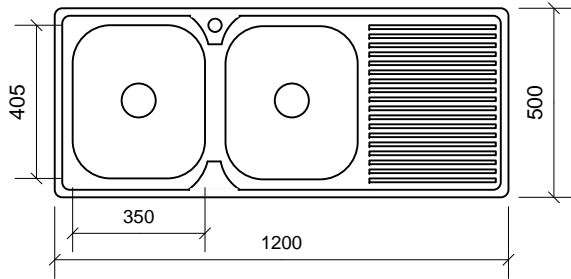

SKS-002 – 180mm deep

SKS-001 – 180mm & 160mm deep

SKS-010 – 170mm deep

SKS-009 – 170mm deep

SKS-004 – 180mm deep

SKS-008 – 180mm deep

SKS-005 – 180mm deep

SKS-012 – 180mm deep

SKS-003 – 170mm deep

SKS-006 – 220mm deep

SKS-007 – 240mm deep

	Acero above-mount stainless steel sinks			
	© copyright 2007 js	SIZE A4	FSCM NO	DWG NO DS-Acero-Above
SCALE 1:20	SHEET		1 OF 1	