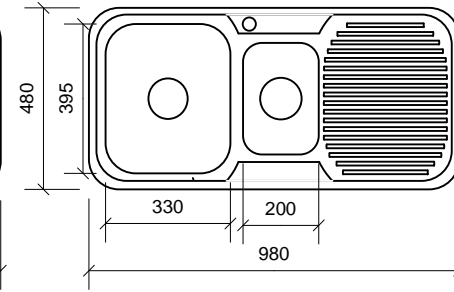

SKS-002 – 180mm deep

SKS-001 – 180mm & 160mm deep

SKS-010 – 170mm deep

SKS-009 – 170mm deep

SKS-004 – 180mm deep

SKS-008 – 180mm deep

SKS-005 – 180mm deep

SKS-012 – 180mm deep

SKS-003 – 170mm deep

SKS-006 – 220mm deep

SKS-007 – 240mm deep

	Acero above-mount stainless steel sinks			
	© copyright 2007 js	SIZE A4	FSCM NO	DWG NO DS-Acero-Above
SCALE 1:20	SHEET		1 OF 1	