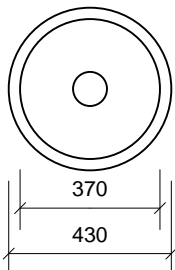

SKS-002 – 180mm deep

SKS-001 – 180mm & 160mm deep

SKS-010 – 170mm deep

SKS-009 – 170mm deep

SKS-004 – 180mm deep

SKS-008 – 180mm deep

SKS-005 – 180mm deep

SKS-012 – 180mm deep

SKS-003 – 170mm deep

SKS-006 – 220mm deep

SKS-007 – 240mm deep

	Acero above-mount stainless steel sinks			
	© copyright 2007 js	SIZE A4	FSCM NO	DWG NO DS-Acero-Above
SCALE 1:20	SHEET		1 OF 1	