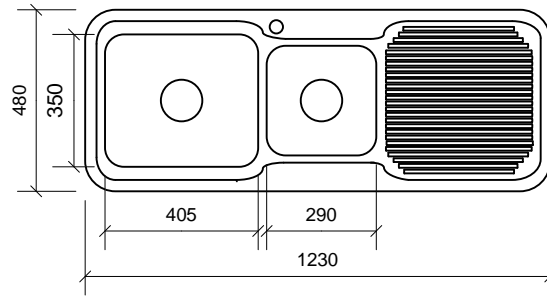

SKS-002 – 180mm deep

SKS-001 – 180mm & 160mm deep

SKS-010 – 170mm deep

SKS-009 – 170mm deep

SKS-004 – 180mm deep

SKS-008 – 180mm deep

SKS-005 – 180mm deep

SKS-012 – 180mm deep

SKS-003 – 170mm deep

SKS-006 – 220mm deep

SKS-007 – 240mm deep

	Acero above-mount stainless steel sinks			
	© copyright 2007 js	SIZE A4	FSCM NO	DWG NO DS-Acero-Above
SCALE 1:20	SHEET		1 OF 1	