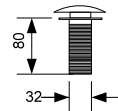

Waste, SVA-007