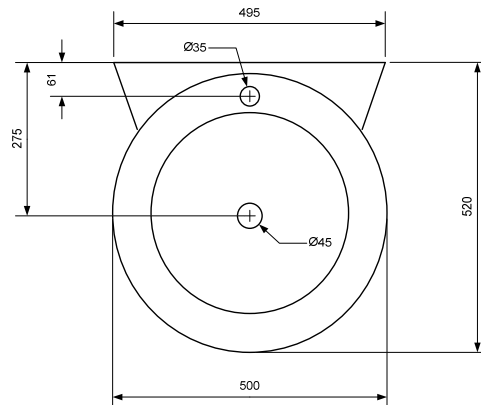

Albico Ceramic Basin
SBC-505-R

Albico Ceramic Basin

500x520x820

SBC-505-R

Classic white vitreous china conical pedestal basin that complements a range of bathroom décors.

Uniquely shaped pedestal basin which can be teamed with a mixer.

A chrome pop-up plug and waste is available as an option to complement the design of the basin. This unit is suitable for general purpose domestic applications.

Part no: SBC-505-R

Tap holes: 1 taphole.

Waste outlet: Waste hole suitable for use with 32mm waste with overflow. (Use with SVA-007 pop-up plug & waste)

Bowl capacity: 8 litres.

Overflow: Standard with overflow.

Fixing: Mounting holes provided on basin. Use of white acetic cured silicone sealant is recommended to bed-in and secure basin top to pedestal. Use white sealant to finish joint between basin and pedestal. **Epoxy type adhesives must not be used.**

Cleaning: Do not use any abrasive cleaners, liquids or pastes. Clean with damp cloth.

Colours: White.

Material: Vitreous china.

Dimensions: All dimensions in millimetres are nominal and subject to normal ceramic manufacturing variation of ± 2.5 mm. Specifications may vary without notice as part of our continuous improvement policy.