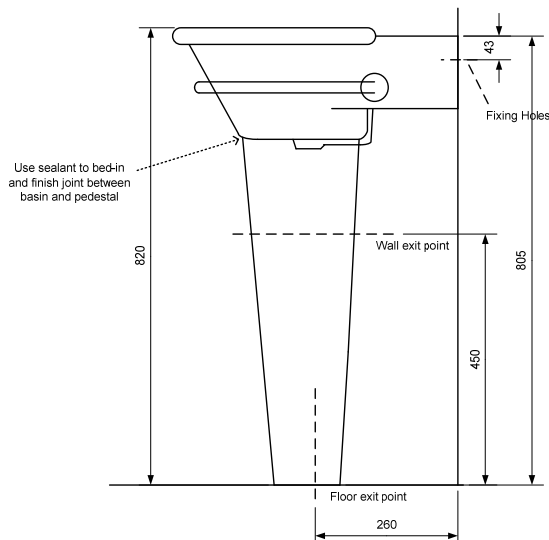

A chrome pop-up plug and waste is available as an option to complement the design of the basin. This unit is suitable for general purpose domestic applications.

Part no: SBC-505-R

Tap holes: 1 taphole.

Waste outlet: Waste hole suitable for use with 32mm waste with overflow. (Use with SVA-007 pop-up plug & waste)

Bowl capacity: 8 litres.

Overflow: Standard with overflow.

Fixing: Mounting holes provided on basin. Use of white acetic cured silicone sealant is recommended to bed-in and secure basin top to pedestal. Use white sealant to finish joint between basin and pedestal. **Epoxy type adhesives must not be used.**

Cleaning: Do not use any abrasive cleaners, liquids or pastes. Clean with damp cloth.

Colours: White.

Material: Vitreous china.

Dimensions: All dimensions in millimetres are nominal and subject to normal ceramic manufacturing variation of ± 2.5 mm. Specifications may vary without notice as part of our continuous improvement policy.

Waste, SVA-007

Use acetic cured silicone sealant to seal basin to wall.

Epoxy type adhesives must not be used.