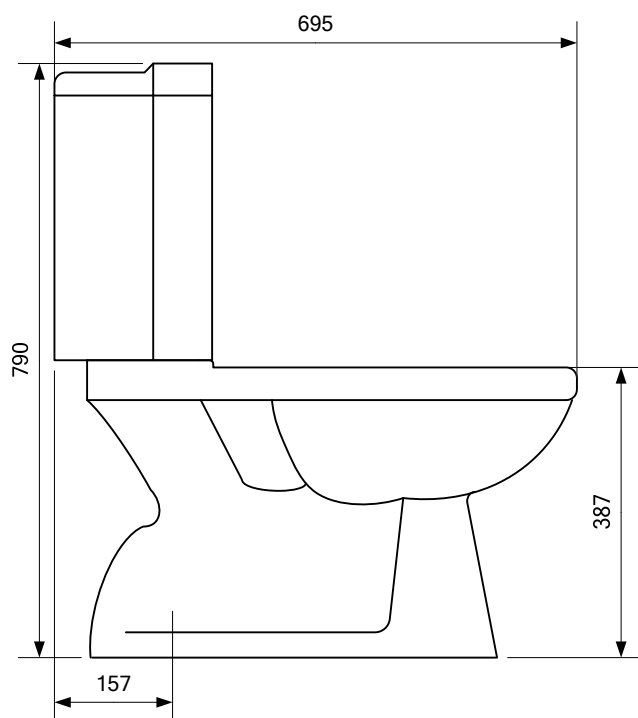

CUBIS
Close Coupled Vitreous China Toilet Suite

ref:	DS-STO-04
issue:	2.1
date:	June 2011

CUBIS

Close Coupled Square Vitreous China Toilet Suite

Classic white vitreous china toilet suite that complements a range of bathroom décors. Sleek square close-coupled design with square lid and water saving dual flush, 4 star WELS rating.

Suitable for left or right bottom inlet plumbing, S trap.

- Order no:** STO-04S
- Cistern:** Cistern with left or right bottom entry inlet points. WELS S201B
- Pan:** Close coupled pan with box flushing rim. WELS HDC201G
- Traps:** S trap installations
- Seat:** Solid Construction Lid
- WELS:** 4 star rating, 4.5/3 litre flush. (Reg: R0001720)
- Set-out:** 150mm
- Fixing:** Pan may be bedded with cement base or using silicone sealant. Cistern is fixed directly to pan without the need for wall fixing.
- Cleaning:** Do not use any abrasive cleaners, liquids or pastes. Clean with damp cloth.
- Colours:** White.
- Material:** Vitreous china.

Dimensions: All dimensions in millimetres are nominal and subject to normal ceramic manufacturing variations. Specifications may vary without notice as part of our continuous improvement policy.

Note: All height dimensions to underside of pan, make allowance for bedding.