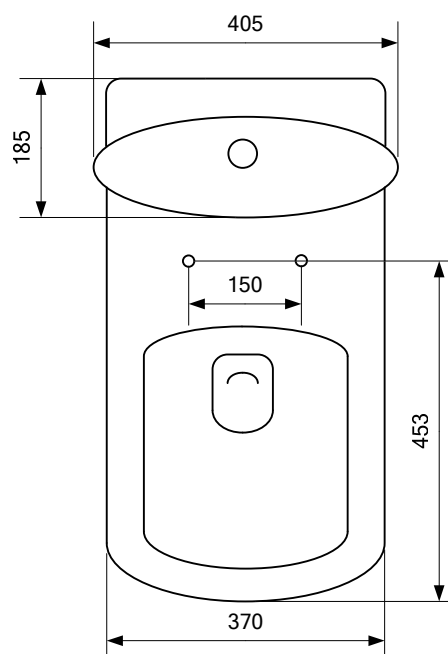

CUBIS
Close Coupled Vitreous China Toilet Suite

ref:	DS-STO-04
issue:	2.1
date:	June 2011

CUBIS

Close Coupled Square Vitreous China Toilet Suite

Classic white vitreous china toilet suite that complements a range of bathroom décors. Sleek square close-coupled design with square lid and water saving dual flush, 4 star WELS rating.

Suitable for left or right bottom inlet plumbing, S trap.

- Order no:** STO-04S
- Cistern:** Cistern with left or right bottom entry inlet points. WELS S201B
- Pan:** Close coupled pan with box flushing rim. WELS HDC201G
- Traps:** S trap installations
- Seat:** Solid Construction Lid
- WELS:** 4 star rating, 4.5/3 litre flush. (Reg: R0001720)
- Set-out:** 150mm
- Fixing:** Pan may be bedded with cement base or using silicone sealant. Cistern is fixed directly to pan without the need for wall fixing.
- Cleaning:** Do not use any abrasive cleaners, liquids or pastes. Clean with damp cloth.
- Colours:** White.
- Material:** Vitreous china.

Dimensions: All dimensions in millimetres are nominal and subject to normal ceramic manufacturing variations. Specifications may vary without notice as part of our continuous improvement policy.

Note: All height dimensions to underside of pan, make allowance for bedding.