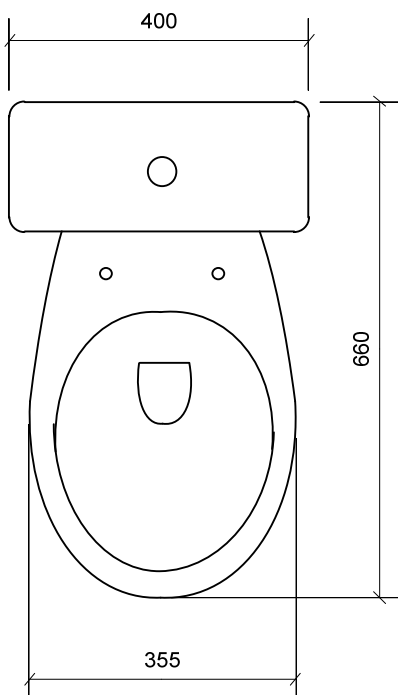

SELECT

Close Coupled Vitreous China Toilet Suite

Classic white vitreous china toilet suite that complements a range of bathroom décors. Sleek close-coupled design with soft closing lid and water saving dual flush, 4 star WELS rating.

Suitable for left or right bottom inlet plumbing or optional concealed Back-Entry plumbing.

- Order no:** **STO-06** (bottom entry) ; **STO-06-BE**(concealed back entry)
- Cistern:** SELECT cistern with left or right bottom entry inlet points. (Optional concealed Back Entry also available)
- Pan:** Close coupled pan with box flushing rim.
- Traps:** S trap installations
- Seat:** Soft Closing plastic seat.
- WELS:** 4 star rating, 4.5/3 litre flush.
- Set-out:** 120-160mm variable setout using enclosed collar.
100-180mm setout can be achieved using additional 20mm floor pan collar (not supplied)
- Fixing:** Pan may be bedded with cement base or using silicone sealant. Cistern is fixed directly to pan without the need for wall fixing.
- Cleaning:** Do not use any abrasive cleaners, liquids or pastes. Clean with damp cloth.
- Colours:** White.
- Material:** Vitreous china.
- Dimensions:** All dimensions in millimetres are nominal and subject to normal ceramic manufacturing variations. Specifications may vary without notice as part of our continuous improvement policy.

Note: All height dimensions to underside of pan, make allowance for bedding.

Bedding: Fix pan to floor using a sand cement mixture of 3:1 to a depth of 60mm. Do not use lime or fast drying cement.