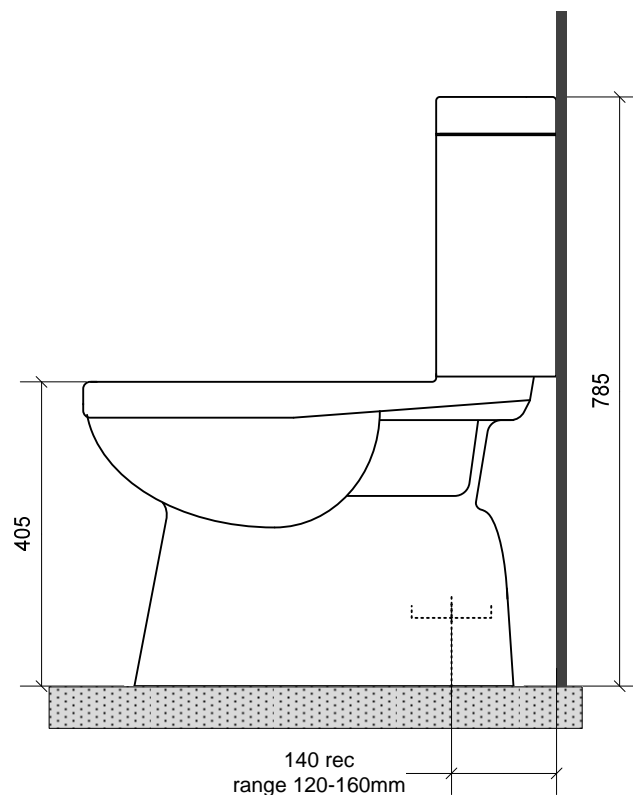

SELECT

Close Coupled Vitreous China Toilet Suite

Classic white vitreous china toilet suite that complements a range of bathroom décors. Sleek close-coupled design with soft closing lid and water saving dual flush, 4 star WELS rating.

Suitable for left or right bottom inlet plumbing or optional concealed Back-Entry plumbing.

- Order no:** **STO-06** (bottom entry) ; **STO-06-BE**(concealed back entry)
- Cistern:** SELECT cistern with left or right bottom entry inlet points. (Optional concealed Back Entry also available)
- Pan:** Close coupled pan with box flushing rim.
- Traps:** S trap installations
- Seat:** Soft Closing plastic seat.
- WELS:** 4 star rating, 4.5/3 litre flush.
- Set-out:** 120-160mm variable setout using enclosed collar.
100-180mm setout can be achieved using additional 20mm floor pan collar (not supplied)
- Fixing:** Pan may be bedded with cement base or using silicone sealant. Cistern is fixed directly to pan without the need for wall fixing.
- Cleaning:** Do not use any abrasive cleaners, liquids or pastes. Clean with damp cloth.
- Colours:** White.
- Material:** Vitreous china.
- Dimensions:** All dimensions in millimetres are nominal and subject to normal ceramic manufacturing variations. Specifications may vary without notice as part of our continuous improvement policy.

Note: All height dimensions to underside of pan, make allowance for bedding.

Bedding: Fix pan to floor using a sand cement mixture of 3:1 to a depth of 60mm. Do not use lime or fast drying cement.