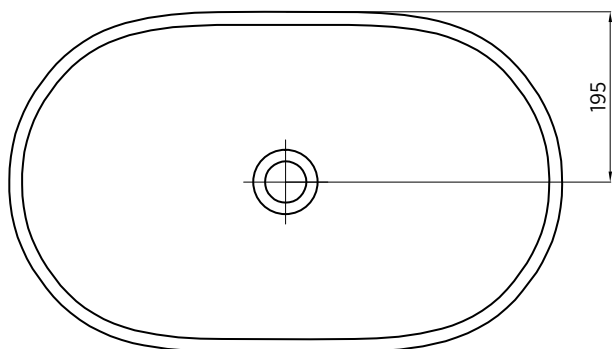

PAXI SBC-018

Above counter basin, super-ellipse

This beautiful super-ellipse design basin will add a distinctive centrepiece to any contemporary bathroom space.

ORDER CODE	SBC-018
TAPHOLE	No taphole.
WASTE	Suits standard 32 mm non-overflow waste (not supplied).
CAPACITY	13 litres.
OVERFLOW	No overflow.
MATERIAL	White vitreous china.
COLOUR	White.
FIXING	Always use the actual basin to verify cutout. Use acetic cured silicone sealant. Do not use epoxy type adhesives.

SEIMA

bathroom | kitchen | laundry

seima.com.au

Please note

- All measurements are in millimetres.
- Dimensions are nominal and subject to normal ceramic manufacturing variations of ± 5 mm.
- Fixing: Use acetic cured silicone sealant. Do not use epoxy type adhesives.
- Always use the actual basin to verify cutout.
- Specifications may vary without notice as part of our continuous improvement practices.
- Clean with a damp cloth. Do not use abrasive cleaners, liquids or pastes.