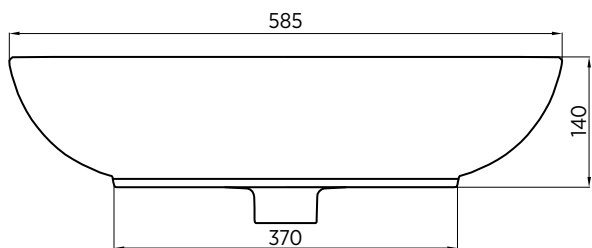

PAXI SBC-018

Above counter basin, super-ellipse

This beautiful super-ellipse design basin will add a distinctive centrepiece to any contemporary bathroom space.

ORDER CODE	SBC-018
TAPHOLE	No taphole.
WASTE	Suits standard 32 mm non-overflow waste (not supplied).
CAPACITY	13 litres.
OVERFLOW	No overflow.
MATERIAL	White vitreous china.
COLOUR	White.
FIXING	Always use the actual basin to verify cutout. Use acetic cured silicone sealant. Do not use epoxy type adhesives.

SEIMA

bathroom | kitchen | laundry

seima.com.au

Please note

- All measurements are in millimetres.
- Dimensions are nominal and subject to normal ceramic manufacturing variations of ± 5 mm.
- Fixing: Use acetic cured silicone sealant. Do not use epoxy type adhesives.
- Always use the actual basin to verify cutout.
- Specifications may vary without notice as part of our continuous improvement practices.
- Clean with a damp cloth. Do not use abrasive cleaners, liquids or pastes.