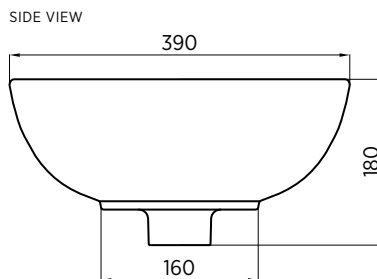

PAXI SBC-018

Above counter basin, super-ellipse

This beautiful super-ellipse design basin will add a distinctive centrepiece to any contemporary bathroom space.

ORDER CODE	SBC-018
TAPHOLE	No taphole.
WASTE	Suits standard 32 mm non-overflow waste (not supplied).
CAPACITY	13 litres.
OVERFLOW	No overflow.
MATERIAL	White vitreous china.
COLOUR	White.
FIXING	Always use the actual basin to verify cutout. Use acetic cured silicone sealant. Do not use epoxy type adhesives.

SEIMA

bathroom | kitchen | laundry

seima.com.au

Please note

- All measurements are in millimetres.
- Dimensions are nominal and subject to normal ceramic manufacturing variations of ± 5 mm.
- Fixing: Use acetic cured silicone sealant. Do not use epoxy type adhesives.
- Always use the actual basin to verify cutout.
- Specifications may vary without notice as part of our continuous improvement practices.
- Clean with a damp cloth. Do not use abrasive cleaners, liquids or pastes.