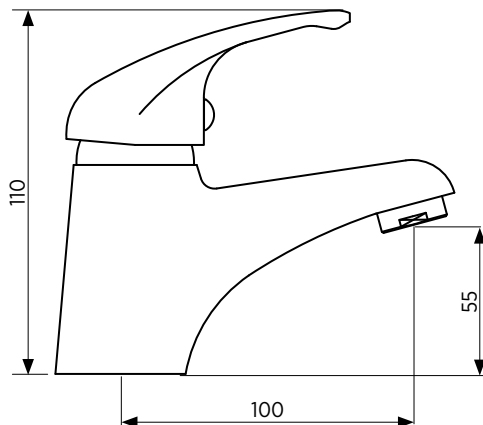

## Basin mixers – choice of three handle styles

The Select Series of tapware offers practicality with classic, streamlined design features and the choice of three handle styles. The range allows you to create an integrated look throughout the bathroom, kitchen and laundry.

|            |   |              |
|------------|---|--------------|
| ORDER CODE | SMT-100B  | solid handle |
|            | SMT-102B  | loop handle  |
|            | SMT-103B  | care handle  |
| WELS       | T25649 solid / T25651 loop / T25647 care<br>5 star rating, 6.0L/min |              |
| HANDLE     | Lever handle  |              |
| TAPHOLE    | 35 mm   |              |
| CARTRIDGE  | Quality ceramic   |              |
| MATERIAL   | Chrome plated solid brass construction                              |              |
| OTHER      | Hot and cold indicators   |              |