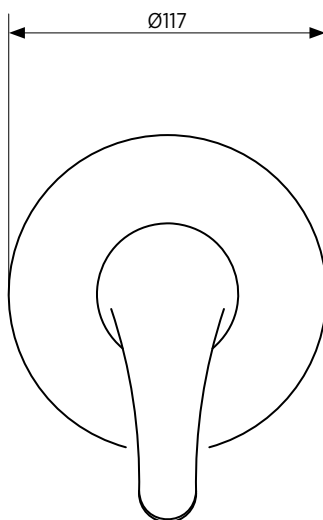

## Bath/shower wall mixer - choice of three handle styles

The Select Series of tapware offers practicality with classic, streamlined design features and the choice of three handle styles. The range allows you to create an integrated look throughout the bathroom, kitchen and laundry.

ORDER CODE	SMT-100S	solid handle
	SMT-102BS	loop handle
	SMT-103S	care handle

HANDLE	Lever handle
TAPHOLE	35 mm
CARTRIDGE	Quality ceramic
MATERIAL	Chrome plated solid brass construction
OTHER	Hot and cold indicators