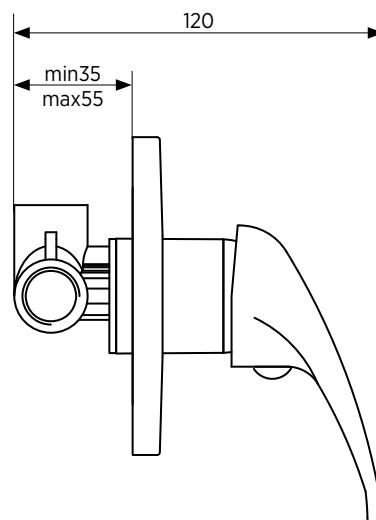

## Bath/shower wall mixer - choice of three handle styles

The Select Series of tapware offers practicality with classic, streamlined design features and the choice of three handle styles. The range allows you to create an integrated look throughout the bathroom, kitchen and laundry.

ORDER CODE	SMT-100S	solid handle
	SMT-102BS	loop handle
	SMT-103S	care handle

HANDLE	Lever handle
TAPHOLE	35 mm
CARTRIDGE	Quality ceramic
MATERIAL	Chrome plated solid brass construction
OTHER	Hot and cold indicators