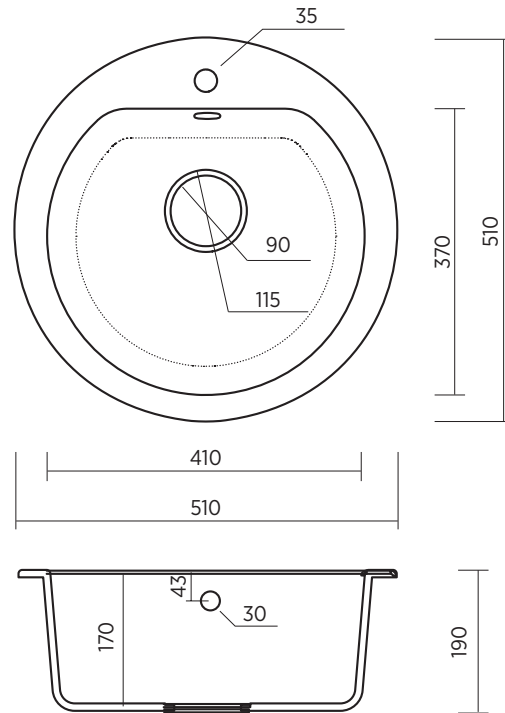

SUMMARY Single round bowl sink with integrated overflow

ORDER CODE Arqstone colour: **WHITE** **GREY** **BLACK**
Order code: 191074 191075 191076

COLOURS Available in Arqstone white, grey and black

OVERFLOW Integrated overflow

WASTE 90 mm stainless steel basket waste

BOWL SIZE Overall size 510 mm diameter x 190 mm deep.
Bowl depth 170 mm.

ARQSTONE **WHITE**

ARQSTONE **GREY**

ARQSTONE **BLACK**

Stone sinks - Dimensions are subject to normal manufacturing variations of ±3mm.

 Sink has integrated overflow

SEIMA

bathroom | kitchen | laundry

seima.com.au

Please note

- All measurements are in millimetres.
- Always use the actual product to verify cutout.
- Use silicone sealant. DO NOT USE EPOXY TYPE ADHESIVES.
- Specifications may vary without notice as part of our continuous improvement practices.