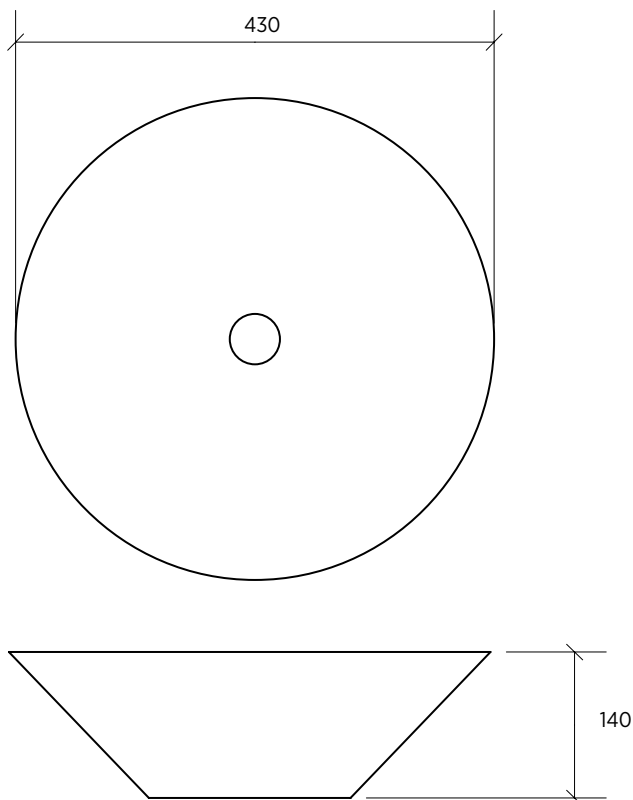

## CERAMIC BASIN

### Above counter basin, round

This classic vessel style basin has straight sides and sits above benchtop level, to create a striking contemporary bathroom centrepiece.

ORDER CODE	191428	ios 001 basin	Old code: SBC-001
TAPHOLE	No taphole.		
WASTE	Suits 32 mm non-overflow waste (not supplied).		
OVERFLOW	No overflow.		
CAPACITY	6 litres.		
MATERIAL	White vitreous china.		
COLOUR	White.		
FIXING	Always use the actual basin to verify cutout. Use silicone sealant. Do not use epoxy type adhesives.		