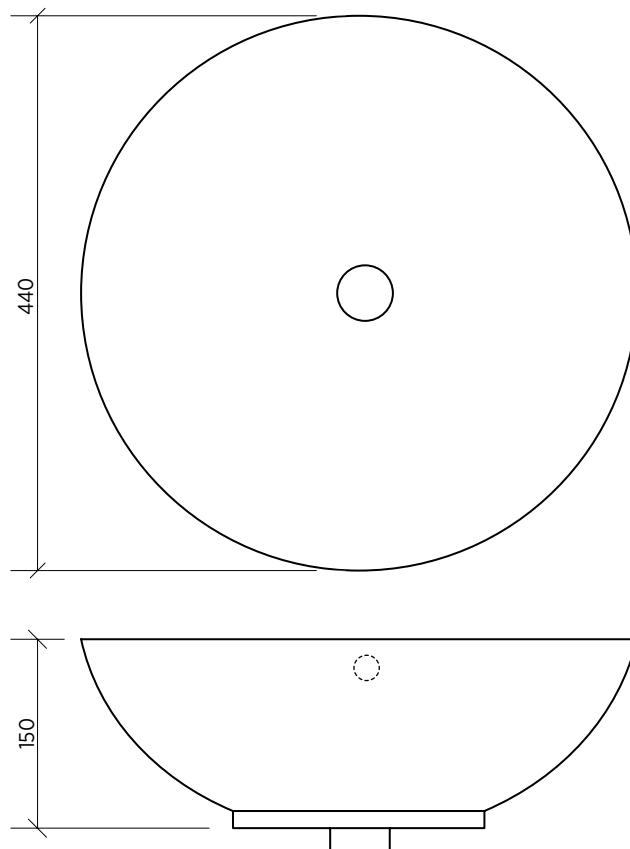

IOS 005

CERAMIC BASIN

Above counter basin, round

This round curved bowl has contemporary styling that will create a sleek and classic bathroom centrepiece.

ORDER CODE	191433	Ios 005 basin	Old code: SBC-005
TAPHOLE	No taphole.		
WASTE	Suits standard 32 mm waste with overflow (not supplied).		
CAPACITY	6 litres.		
OVERFLOW	Has overflow.		
MATERIAL	White vitreous china.		
COLOUR	White.		
FIXING	Always use the actual basin to verify cutout. Use silicone sealant. Do not use epoxy type adhesives.		

 Basin has integrated overflow

SEIMA

bathroom | kitchen | laundry

seima.com.au

Please note

- All measurements are in millimetres.
- Dimensions are nominal and subject to normal ceramic manufacturing variations of ± 5 mm.
- Fixing: Use silicone sealant. DO NOT USE EPOXY TYPE ADHESIVES.
- Always use the actual basin to verify cutout.
- Specifications may vary without notice as part of our continuous improvement practices.
- Clean with a damp cloth. Do not use abrasive cleaners, liquids or pastes.