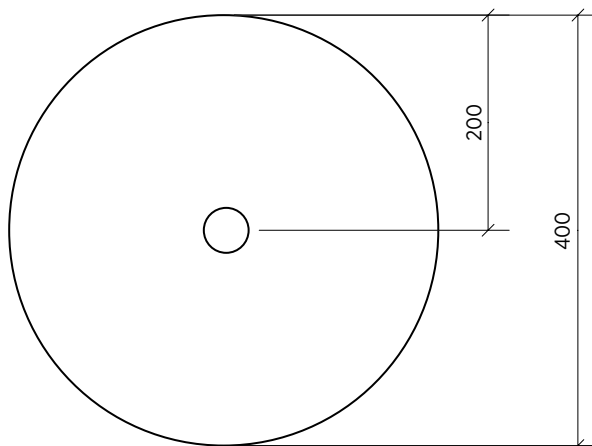

# IOS 213

CERAMIC BASIN

## Inset above counter basin, round

This classic round inset basin has generous capacity, with only the rim above benchtop level and most of the basin under the bench.

ORDER CODE	191483	los 213 basin	Old code: SBC-213B
TAPHOLE	No taphole.		
WASTE	Suits standard 32 mm waste with overflow (not supplied).		
CAPACITY	4 litres.		
OVERFLOW	Standard with overflow.		
MATERIAL	White vitreous china.		

 Basin has integrated overflow