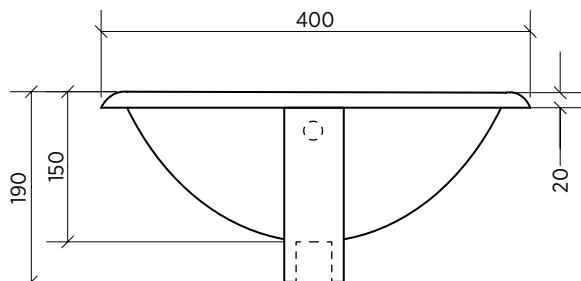

## Inset above counter basin, round

This classic round inset basin has generous capacity, with only the rim above benchtop level and most of the basin under the bench.

ORDER CODE	191483	los 213 basin	Old code: SBC-213B
TAPHOLE	No taphole.		
WASTE	Suits standard 32 mm waste with overflow (not supplied).		
CAPACITY	4 litres.		
OVERFLOW	Standard with overflow.		
MATERIAL	White vitreous china.		

 Basin has integrated overflow

### Please note

- All measurements are in millimetres.
- Dimensions are nominal and subject to normal ceramic manufacturing variations of  $\pm 5$ mm.
- Fixing: Use silicone sealant. DO NOT USE EPOXY TYPE ADHESIVES.
- Always use the actual basin to verify cutout.
- Specifications may vary without notice as part of our continuous improvement practices.
- Clean with a damp cloth. Do not use abrasive cleaners, liquids or pastes.