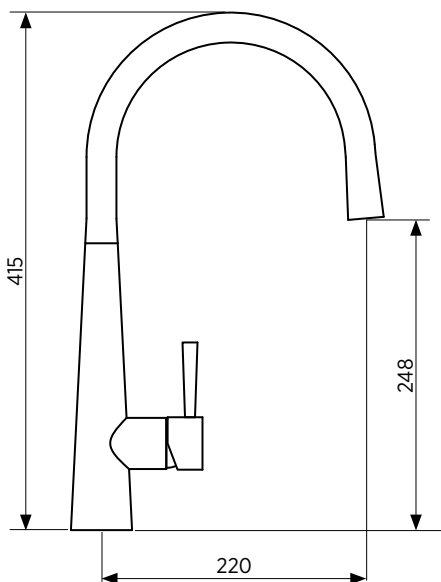

PALOMA 220

SINK MIXER

Swivel sink mixer

Gorgeously subtle tapering stem and head. Tall and elegant. Extreme style.

- Gooseneck design, swivel arm
- Elegant tapering pin lever
- Premium quality

ORDER CODE 191731 Paloma 220 Chrome
191143 Paloma 200 Black

Old code: SMT-220K

WELS 4 star rating, 7.5L/min (T25653)
HANDLE Lever handle
TAPHOLE 35 mm
CARTRIDGE Ceramic cartridge
MATERIAL Solid brass construction
COLOUR Chrome finish or matte black finish
OTHER Hot and cold indicators