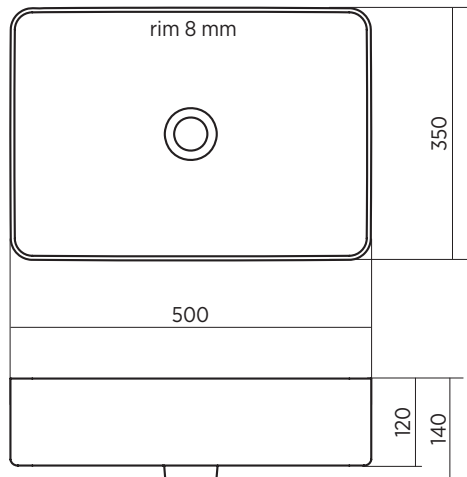

## Above counter basin, rectangular | Slimline Series

The refined characteristics of the Slimline basins will bring a sense of purity and natural elegance to any bathroom.

The superfine rim and slender, precise lines of the Slimline Series of basins are made possible through the superior properties of Superclay, an exceptionally durable ceramic that has a 20% higher tensile strength than normal ceramic.

ORDER CODE	191465	Plati 030, white gloss, with Nanoglaze	Old code: SBC-030
	191466	Plati 030, black silk matte	Old code: SBC-030K
TAPHOLE	No taphole.		
WASTE	Suits standard 32 mm non-overflow waste (not supplied).		
OVERFLOW	No overflow.		
MATERIAL	Vitreous china. White basin has ultra-smooth nanoglaze surface. Black basin has silk matte finish.		
FIXING	Always use the actual basin to verify cutout. Use silicone sealant. Do not use epoxy type adhesives.		

### Please note

- All measurements are in millimetres.
- Dimensions are nominal and subject to normal ceramic manufacturing variations of  $\pm 5$ mm.
- Fixing: Use silicone sealant. DO NOT USE EPOXY TYPE ADHESIVES.
- Always use the actual basin to verify cutout.
- Specifications may vary without notice as part of our continuous improvement practices.
- Clean with a damp cloth. Do not use abrasive cleaners, liquids or pastes.