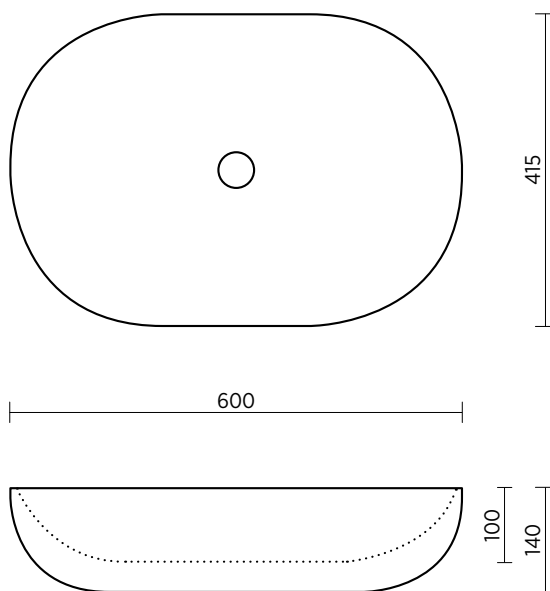

SALA BASIN

CERAMIC BASIN

Above counter basin, large super-ellipse

ORDER CODE	191021	Sala basin
TAPHOLE	No taphole	
WASTE	Suits 32 mm waste.	
OVERFLOW	No overflow.	
MATERIAL	Vitreous china.	
FINISH	Gloss.	
COLOUR	White.	
FIXING	Always use the actual basin to verify cutout. Use silicone sealant. Do not use epoxy type adhesives.	

SEIMA

bathroom | kitchen | laundry

seima.com.au

Please note

- All measurements are in millimetres.
- Dimensions are nominal and subject to normal ceramic manufacturing variations of ± 5 mm.
- Fixing: Use silicone sealant. DO NOT USE EPOXY TYPE ADHESIVES.
- Always use the actual basin to verify cutout.
- Specifications may vary without notice as part of our continuous improvement practices.
- Clean with a damp cloth. Do not use abrasive cleaners, liquids or pastes.