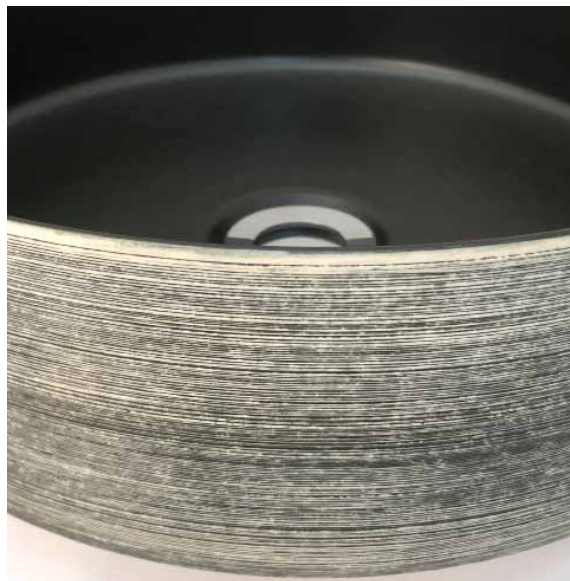

SONAS BLACK TEXTURE

Black silk matte interior, stone black textured exterior (exterior has tinge of darkest green)

The smooth black silk-matte interior combined with the textured stone-black exterior gives this basin a subtle and sophisticated feel. (Note that exterior black texture has a tinge of darkest green in the black.)

- Smooth silk matte bowl inner with textured matte exterior
- Suits compact spaces - 355 mm diameter
- Generous capacity with straight sides

ORDER CODE 191008 Sonas Black Texture

MATERIAL Vitreous china.

FINISH Silk matte interior, matte textured exterior.

COLOUR Black interior, stone black-green on exterior.