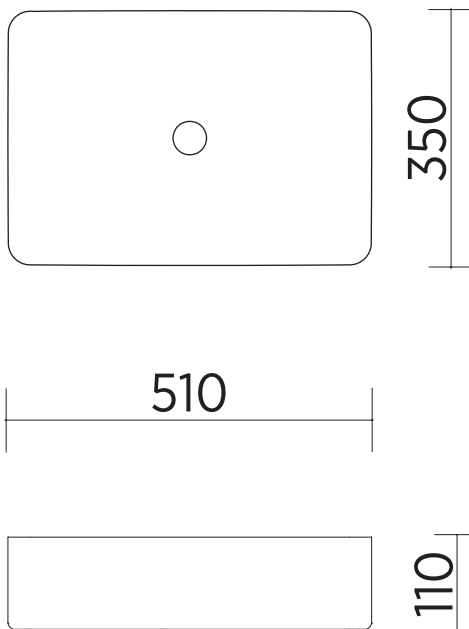

PATRA 500

CERAMIC BASIN

Above counter basin, square

ORDER CODE	191901	Patra 500 basin
TAPHOLE	No taphole	
WASTE	Suits 32 mm waste.	
OVERFLOW	No overflow.	
MATERIAL	Vitreous china.	
FINISH	Gloss.	
COLOUR	White.	
FIXING	Always use the actual basin to verify cutout. Use silicone sealant. Do not use epoxy type adhesives.	

SEIMA

bathroom | kitchen | laundry

seima.com.au

Please note

- All measurements are in millimetres.
- Dimensions are nominal and subject to normal ceramic manufacturing variations of ± 5 mm.
- Fixing: Use silicone sealant. DO NOT USE EPOXY TYPE ADHESIVES.
- Always use the actual basin to verify cutout.
- Specifications may vary without notice as part of our continuous improvement practices.
- Clean with a damp cloth. Do not use abrasive cleaners, liquids or pastes.

patra-500-ds | v 2.0