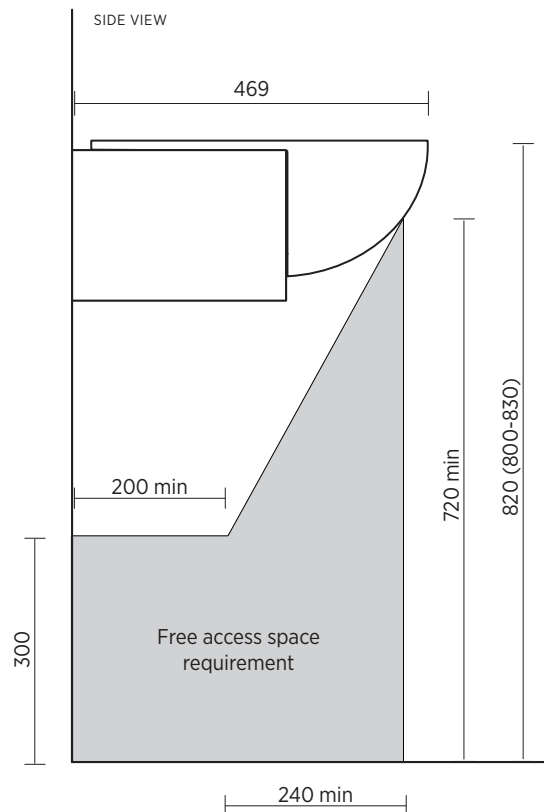

CHIOS 205 CARE

CERAMIC SEMI RECESSED BASIN

ASI428.1 AMBULANT

ASI428.1 ACCESSIBLE

Semi-recessed basin, oval

This classic semi-recessed basin has generous capacity and is ideal for narrow benchtops. The elegant design will complement a wide range of bathroom styles.

ORDER CODE	191472 Chios 205, 1 taphole 191474 Chios 205, 3 tapholes	Old code: SBC-205 Old code: SBC-205-3T
TAPHOLE	1 or 3 tapholes.	
WASTE	Suits standard 32 mm waste with overflow (not supplied).	
CAPACITY	7 litres.	
OVERFLOW	Standard with overflow.	
MATERIAL	White vitreous china.	
FIXING	Always use the actual basin to verify cutout. Use silicone sealant. Do not use epoxy type adhesives.	

 Basin has integrated overflow

SEIMA

bathroom | kitchen | laundry

seima.com.au

Please note

- All measurements are in millimetres.
- Dimensions are nominal and subject to normal ceramic manufacturing variations of ± 5 mm.
- Fixing: Use silicone sealant. DO NOT USE EPOXY TYPE ADHESIVES.
- Always use the actual basin to verify cutout.
- Specifications may vary without notice as part of our continuous improvement practices.
- Clean with a damp cloth. Do not use abrasive cleaners, liquids or pastes.