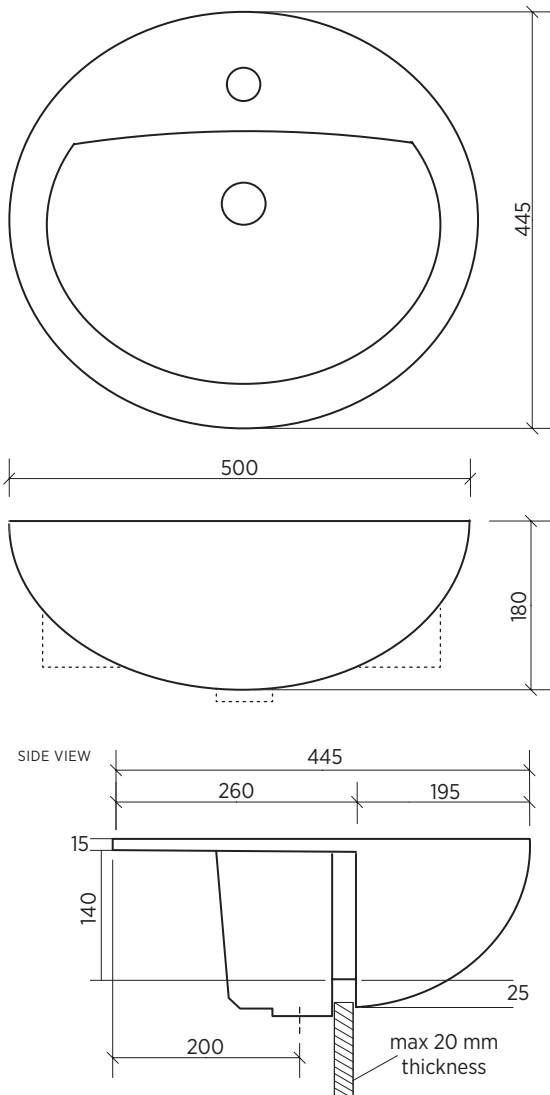

CHIOS 205 CARE

CERAMIC SEMI RECESSED BASIN

ASI428.1 AMBULANT

ASI428.1 ACCESSIBLE

Semi-recessed basin, oval

This classic semi-recessed basin has generous capacity and is ideal for narrow benchtops. The elegant design will complement a wide range of bathroom styles.

ORDER CODE	191472 Chios 205, 1 taphole 191474 Chios 205, 3 tapholes	Old code: SBC-205 Old code: SBC-205-3T
TAPHOLE	1 or 3 tapholes.	
WASTE	Suits standard 32 mm waste with overflow (not supplied).	
CAPACITY	7 litres.	
OVERFLOW	Standard with overflow.	
MATERIAL	White vitreous china.	
FIXING	Always use the actual basin to verify cutout. Use silicone sealant. Do not use epoxy type adhesives.	

 Basin has integrated overflow

SEIMA

bathroom | kitchen | laundry

seima.com.au

Please note

- All measurements are in millimetres.
- Dimensions are nominal and subject to normal ceramic manufacturing variations of ± 5 mm.
- Fixing: Use silicone sealant. DO NOT USE EPOXY TYPE ADHESIVES.
- Always use the actual basin to verify cutout.
- Specifications may vary without notice as part of our continuous improvement practices.
- Clean with a damp cloth. Do not use abrasive cleaners, liquids or pastes.